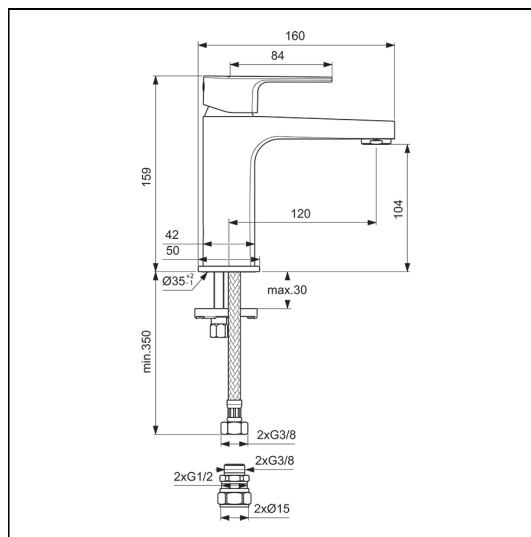

Cerafine D Single Lever Basin Mixer

ILLUSTRATED

BC720 Cerafine D single lever basin mixer

ILLUSTRATED PRODUCT DETAILS

Weights

BC720 1.14 KG

Finishes

BC720  Chrome finish (AA)

Materials

BC720 Chrome Plated Brass

Flow rates

BC720 5 Litres per minute @ 3 bar pressure

Special Notes

For high pressure above 1 Bar. Suitable for balanced supplies. Inlets with flexible hoses and connections for 15mm copper tails. Consideration should be given to safe hot water delivery and the use of an appropriate temperature reduction device, please see A5900AA (for use with 15mm pipework) or A5901AA (for use with 22mm pipework). Fitted with a 5 litre per minute outlet flow regulator.