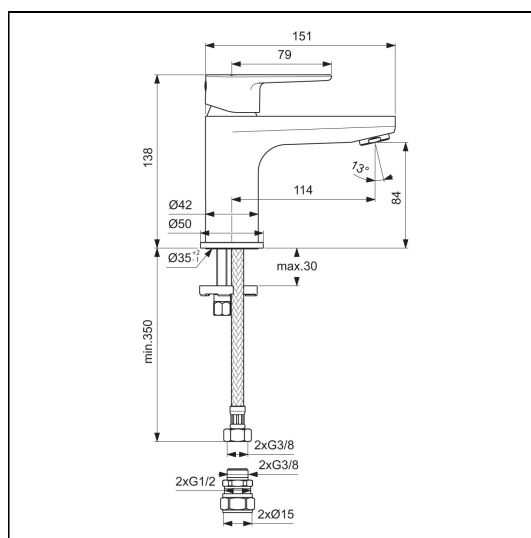

Cerafine O Single Lever Mini Basin Mixer

ILLUSTRATED

BC722 Cerafine O single lever mini basin mixer

ILLUSTRATED PRODUCT DETAILS

Weights

BC722 1.33 KG

Finishes

BC722  Chrome (AA)

Materials

BC722 Chrome Plated Brass

Flow rates

BC722 5 Litres per minute @ 3 bar pressure

FINISH OPTIONS

 (AA) Chrome

 (XG) Silk Black

Special Notes

For high pressure above 1 Bar. Suitable for balanced supplies. Inlets with flexible hoses and connections for 15mm copper tails. Consideration should be given to safe hot water delivery and the use of an appropriate temperature reduction device, please see A5900AA (for use with 15mm pipework) or A5901AA (for use with 22mm pipework). Fitted with a 5 litre per minute outlet flow regulator.