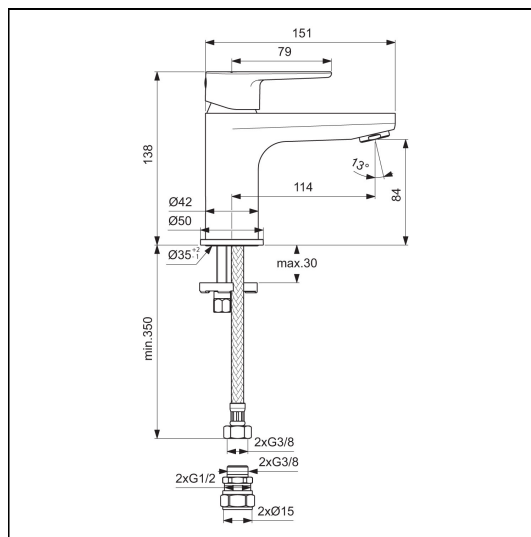

Cerafine O Single Lever Mini Basin Mixer

ILLUSTRATED

BC722 Cerafine O single lever mini basin mixer

ILLUSTRATED PRODUCT DETAILS

Weights

BC722 1.33 KG

Finishes

BC722  Chrome (AA)

Materials

BC722 Chrome Plated Brass

Flow rates

BC722 5 Litres per minute @ 3 bar pressure

FINISH OPTIONS

 (AA) Chrome

 (XG) Silk Black

Special Notes

For high pressure above 1 Bar. Suitable for balanced supplies. Inlets with flexible hoses and connections for 15mm copper tails. Consideration should be given to safe hot water delivery and the use of an appropriate temperature reduction device, please see A5900AA (for use with 15mm pipework) or A5901AA (for use with 22mm pipework). Fitted with a 5 litre per minute outlet flow regulator.