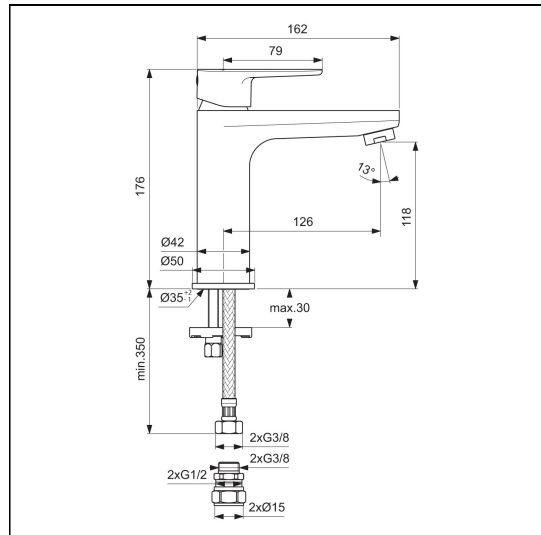

Cerafine O Single Lever Basin Mixer

ILLUSTRATED

BC724 Cerafine O single lever basin mixer

ILLUSTRATED PRODUCT DETAILS

Weights

BC724 1.43 KG

Finishes

BC724  Chrome (AA)

Materials

BC724 Chrome Plated Brass

Flow rates

BC724 5 Litres per minute @ 3 bar pressure

FINISH OPTIONS

(AA) Chrome

(XG) Silk Black

Special Notes

For high pressure above 1 Bar. Suitable for balanced supplies. Inlets with flexible hoses and connections for 15mm copper tails. Consideration should be given to safe hot water delivery and the use of an appropriate temperature reduction device, please see A5900AA (for use with 15mm pipework) or A5901AA (for use with 22mm pipework). Fitted with a 5 litre per minute outlet flow regulator.