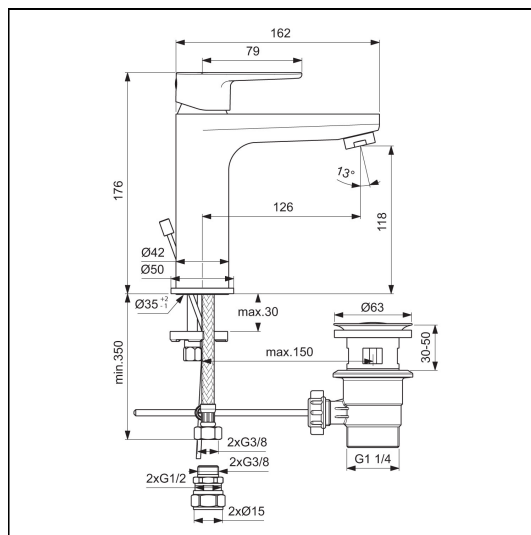

Cerafine O Single Lever Basin Mixer

ILLUSTRATED

BC725 Cerafine O single lever basin mixer with pop-up waste

ILLUSTRATED PRODUCT DETAILS

Weights

BC725 1.58 KG

Finishes

BC725  Chrome (AA)

Materials

BC725 Chrome Plated Brass

Flow rates

BC725 5 Litres per minute @ 3 bar pressure

Special Notes

For high pressure above 1 Bar. Suitable for balanced supplies. Inlets with flexible hoses and connections for 15mm copper tails. Consideration should be given to safe hot water delivery and the use of an appropriate temperature reduction device, please see A5900AA (for use with 15mm pipework) or A5901AA (for use with 22mm pipework). Fitted with a 5 litre per minute outlet flow regulator.