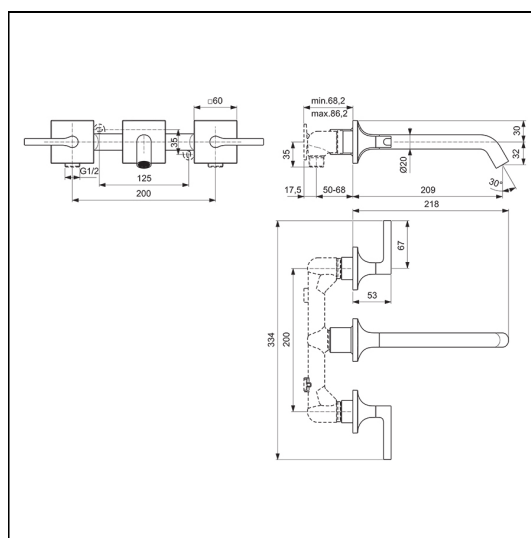

Joy Neo Dual Control Wall Mounted Basin Mixer

ILLUSTRATED

BD154 Joy Neo dual control wall mounted basin mixer with lever handles

BD355 Joy Neo dual control built-in basin mixer kit 1

ILLUSTRATED PRODUCT DETAILS

Weights

BD154 1.64 KG

BD355 1.15 KG

Materials

BD154 PVD Coated Brass

BD355 Chrome Plated Brass

Finishes

BD154 Chrome (AA)

BD355 Unfinished (NU)

Designer

Palomba Serafini Associati

FINISH OPTIONS

(AA) Chrome

(A5) Magnetic Grey

FEATURES