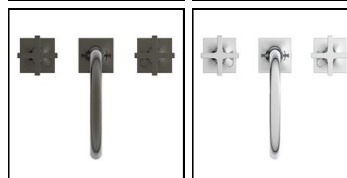

Joy Neo Dual Control 3 Hole Basin Mixer

ILLUSTRATED

BD171 Joy Neo dual control 3 hole basin mixer with cross handles

ILLUSTRATED PRODUCT DETAILS

Weights

BD171 2.86 KG

Finishes

BD171  Chrome (AA)

Materials

BD171 PVD Coated Brass

Designer

Palomba Serafini Associati

FINISH OPTIONS

(AA) Chrome

(A5) Magnetic Grey

FEATURES