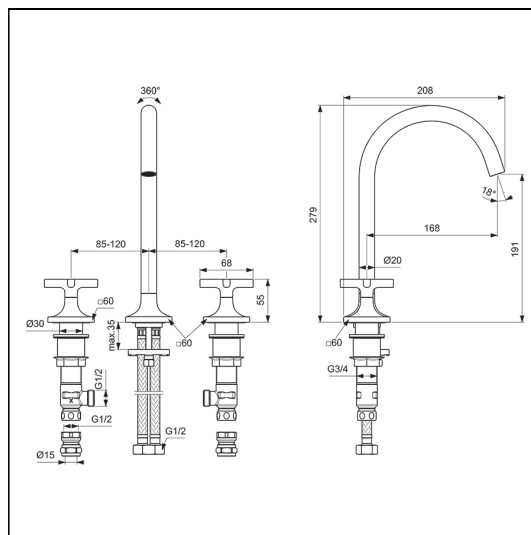

Joy Neo Dual Control 3 Hole Basin Mixer

ILLUSTRATED

BD171 Joy Neo dual control 3 hole basin mixer with cross handles

ILLUSTRATED PRODUCT DETAILS

Weights

BD171 2.86 KG

Finishes

BD171 Chrome (AA)

Materials

BD171 PVD Coated Brass

Designer

Palomba Serafini Associati

FINISH OPTIONS

(AA) Chrome

(A5) Magnetic Grey

FEATURES