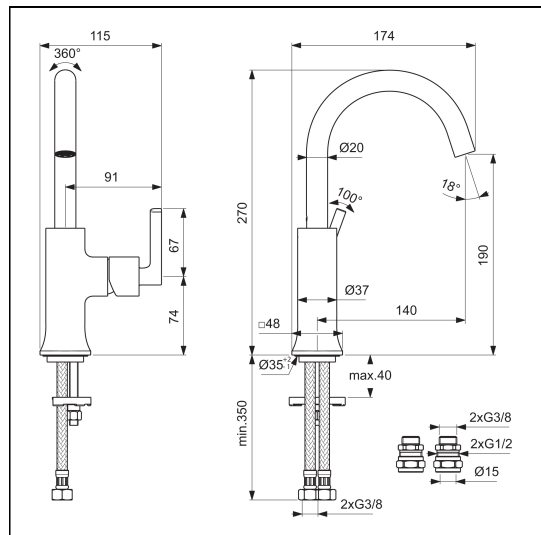

Joy Neo Single Lever Mini High Spout Basin Mixer

ILLUSTRATED

BD173 Joy Neo single lever mini high spout basin mixer

ILLUSTRATED PRODUCT DETAILS

Weights

BD173 1.38 KG

Finishes

BD173 Chrome (AA)

Materials

BD173 Chrome Plated Brass

Designer

Palomba Serafini Associati

FINISH OPTIONS

FEATURES