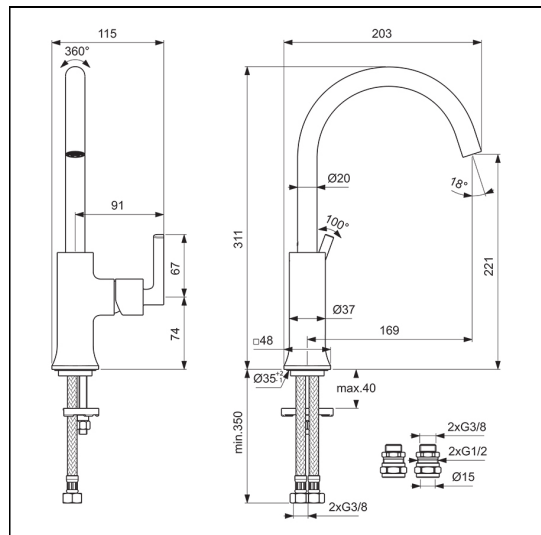

Joy Neo Single Lever High Spout Basin Mixer

ILLUSTRATED

BD174 Joy Neo single lever high spout basin mixer

ILLUSTRATED PRODUCT DETAILS

Weights

BD174 1.42 KG

Finishes

BD174  Chrome (AA)

Materials

BD174 PVD Coated Brass

Designer

Palomba Serafini Associati

FINISH OPTIONS

FEATURES