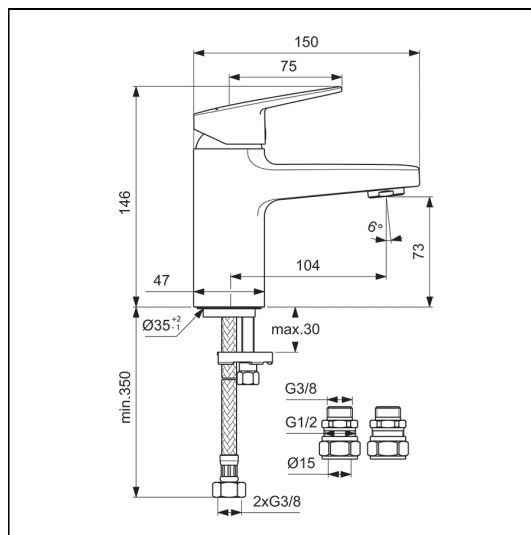

Ceraplan Single Lever Basin Mixer

ILLUSTRATED

BD220 Ceraplan single lever basin mixer

ILLUSTRATED PRODUCT DETAILS

Weights

BD220 1.46 KG

Finishes

BD220  Chrome (AA)

Materials

BD220 Chrome Plated Brass

Flow rates

BD220 3.8 Litres per minute @ 3 bar pressure

Designer

Palomba Serafini Associati

FINISH OPTIONS

FEATURES