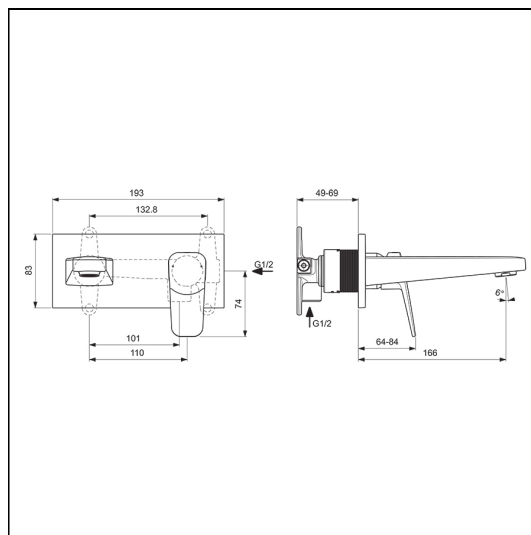

Ceraplan Single Lever Wall Mounted Basin Mixer

ILLUSTRATED

BD244 Ceraplan single lever wall mounted basin mixer

A1313 Built-in basin mixer kit 1, horizontal

ILLUSTRATED PRODUCT DETAILS

Weights

BD244 1.13 KG

A1313 1.26 KG

Materials

BD244 Chrome Plated Brass

Finishes

BD244 Chrome (AA)

A1313 Unfinished (NU)

Flow rates

BD244 5 Litres per minute @ 3 bar pressure

Designer

Palomba Serafini Associati

FINISH OPTIONS

(AA) Chrome

(XG) Silk Black

ACCREDITATIONS

2201005

FEATURES