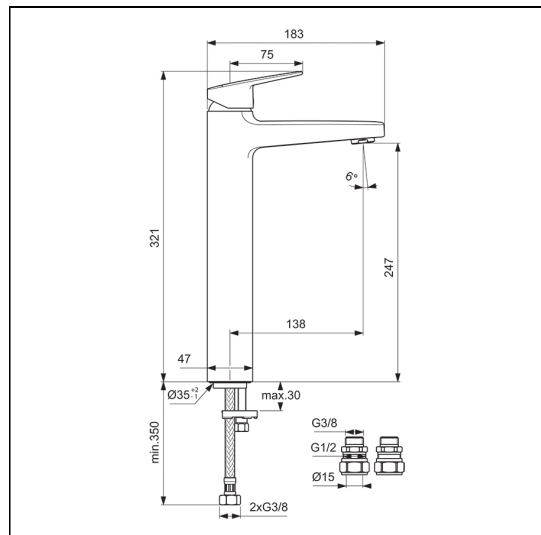

Ceraplan Single Lever Vessel Basin Mixer

ILLUSTRATED

BD255 Ceraplan single lever vessel basin mixer

ILLUSTRATED PRODUCT DETAILS

Weights

BD255 2.61 KG

Finishes

BD255 Chrome (AA)

Materials

BD255 Chrome Plated Brass

Flow rates

BD255 3.8 Litres per minute @ 3 bar pressure

Designer

Palomba Serafini Associati

FINISH OPTIONS

(AA) Chrome

(XG) Silk Black

FEATURES