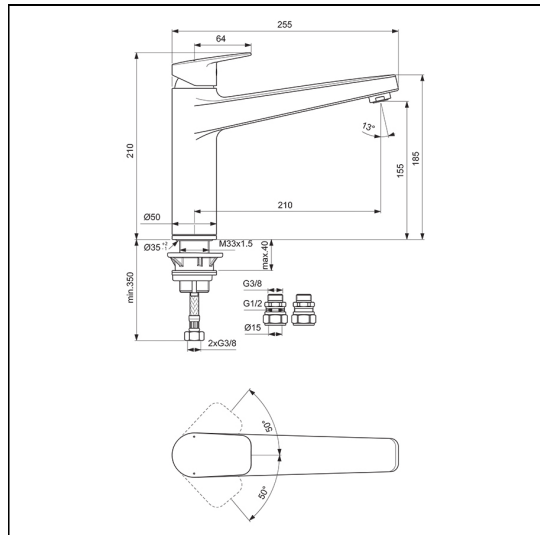

Ceraplan Single Lever High Cast Spout Kitchen Mixer

ILLUSTRATED

BD328 Ceraplan single lever high cast spout kitchen mixer

ILLUSTRATED PRODUCT DETAILS

Weights

BD328 2.61 KG

Materials

BD328 Chrome Plated Brass

Finishes

BD328  Chrome (AA)

Flow rates

BD328 5 Litres per minute @ 3 bar pressure

Designer

Palomba Serafini Associati

ACCREDITATIONS