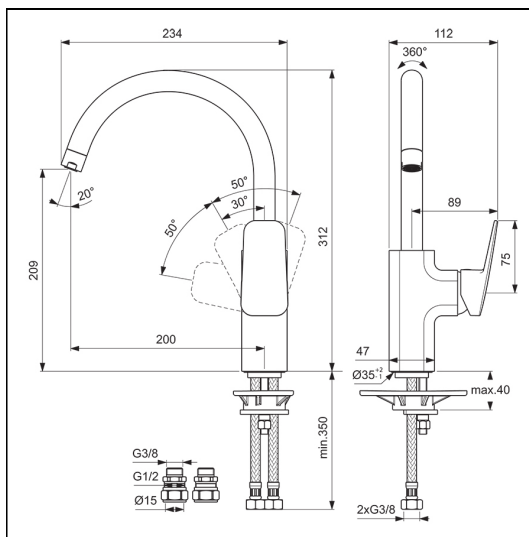

Ceraplan Single Lever High Tubular Spout Kitchen Mixer

ILLUSTRATED

BD336 Ceraplan single lever high tubular spout kitchen mixer

ILLUSTRATED PRODUCT DETAILS

Weights

BD336 2.75 KG

Materials

BD336 Chrome Plated Brass

Finishes

BD336  Chrome (AA)

Flow rates

BD336 5 Litres per minute @ 3 bar pressure

Designer

Palomba Serafini Associati

ACCREDITATIONS