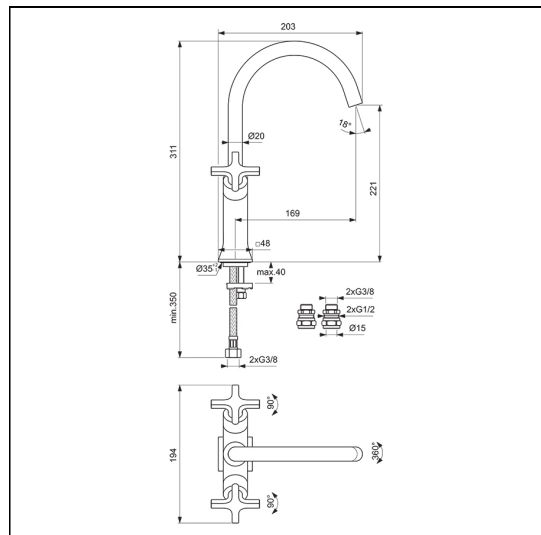

Joy Neo Dual Control Basin Mixer

ILLUSTRATED

BD435 Joy Neo dual control basin mixer

ILLUSTRATED PRODUCT DETAILS

Weights

BD435 1.79 KG

Finishes

BD435 Chrome (AA)

Materials

BD435 PVD Coated Brass

Designer

Palomba Serafini Associati

FINISH OPTIONS

(AA) Chrome

(A5) Magnetic Grey

FEATURES