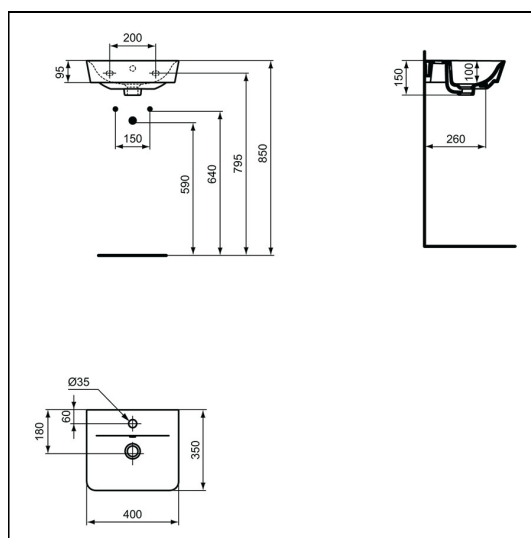

ILLUSTRATED PRODUCT DETAILS

Sizes

E0307 w:400 x d:350

Weights

E0307 7.70 KG

BD136 1.08 KG

T4441 1.45 KG

Materials

T4441  Brushed Gold (A2)

Capacity

E0307 2.2 litres

Designer

Robin Levien, RDI

FINISH OPTIONS

Standards

Washbasin to BS EN 14688 and BS EN 31

Special Notes

Washbasin wall mounted using E0157 wall fixing set, with semi pedestal fixed to wall with brackets supplied or full pedestal mounted using 2 screws through the back of wall (not supplied).