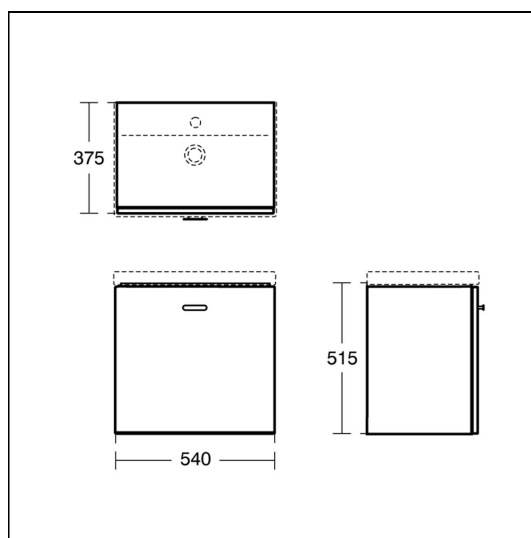

Concept Space 550x380mm Wall Hung Basin Unit

ILLUSTRATED

- **E0313** Concept Space 550 x 380mm wall hung basin unit with one drawer
- **B9915** Concept Blue washbasin mixer 1 hole with pop-up waste
- **E0157** Wall fixing set
- **EE230339** Space saving trap and waste pipe assembly for use with furniture basin units

OPTIONS

- **T4591** i.life S 50cm compact vanity washbasin, 1 taphole

ILLUSTRATED PRODUCT DETAILS

Weights

- **E0313** 22.00 KG
- **B9915** 1.89 KG
- **E0157** 0.16 KG
- **EE23033** 0.10 KG
- **9**

Materials

- **E0313** MFC
- **B9915** Chrome Plated Brass
- **E0157** Metal
- **EE23033** Plastic
- **9**

Finishes

- **E0313** Gloss White (WG)
- **B9915** Chrome (AA)
- **E0157** Neutral/No Finish (67)
- **EE23033** Neutral/No Finish (67)
- **9**

Flow rates

- **B9915** 5 Litres per minute @ 3 bar pressure

Designer

Robin Levien, RDI

Standards

EN 14749:2005

Special Notes

Unit is predrilled for the Concept handles that are supplied

FEATURES