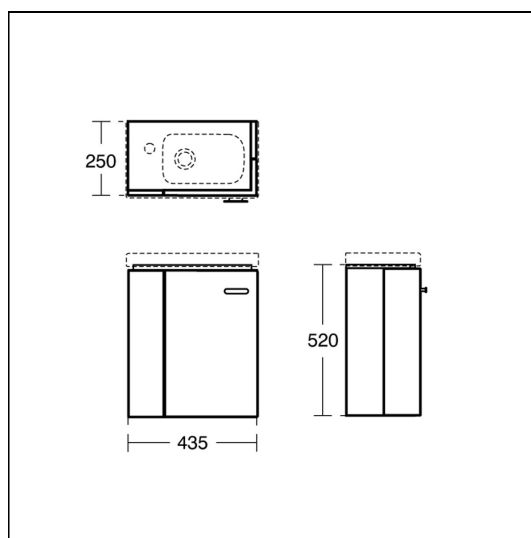

Concept Space 450x250mm Wall Hung Guest Basin Unit - LH

ILLUSTRATED

- E0370** Concept Space 450 x 250mm wall hung Guest basin unit with L shaped door, left hand
- E1335** Concept Space 45cm Guest furniture or pedestal washbasin 1 taphole with left hand platform
- S8811** Waste 1¼" plastic strainer, 50mm unslotted tail
- S8950** Trap 1¼" plastic P for use with cloakroom pedestal
- B0672** Concept Blue small washbasin mixer 1 hole

ILLUSTRATED PRODUCT DETAILS

Sizes		Finishes	
E1335	w:450 x d:250	E0370	 Gloss White (WG)
Weights		E1335	 White (01)
E0370	10.75 KG	S8811	 White (01)
E1335	8.80 KG	S8950	 Neutral / No Finish (67)
S8811	0.03 KG	B0672	 Chrome (AA)
S8950	1.00 KG	Flow rates	
B0672	1.30 KG	B0672	5 Litres per minute @ 3 bar pressure
Materials		Designer	
E0370	MFC	Robin Levien, RDI	
E1335	Fine Fireclay		
S8811	Plastic		
S8950	Plastic		
B0672	Chrome Plated Brass		