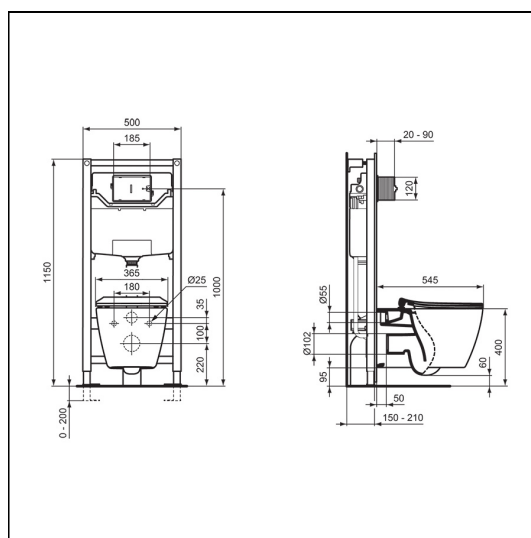

- **R0158** ProSys electronic conversion kit for proximity actuated flushplates (Altes & Symfo) (120 depth frames and cisterns only)
- **E2125** Conceala 2 concealed cistern universal height, side inlet cistern - pneumatic dual flush valve - no flushplate - 6/4 litre flush
- **S3643** Conceala 2 4.5/3 or 4/2.6 litre cistern, dual flush valve, side supply, internal overflow, alternative height plastic flushbends, no flushplate/button
- **E7917** Concept toilet seat and cover, slow close
- **E7918** Concept toilet seat and cover
- **R0116** Oleas P1 pneumatic dual flushplate Ideal Standard - white
- **R0121** Oleas M2 mechanical dual flushplate Ideal Standard - white
- **R0119** Oleas P2 pneumatic dual flushplate Ideal Standard - white
- **R0123** Oleas M3 mechanical dual flushplate Ideal Standard - white
- **R0124** Oleas P3 pneumatic dual flushplate Ideal Standard - white
- **R0110** Solea P2 pneumatic dual flushplate
- **R0130** Altes NT1 electronic (proximity) ceramic dual flushplate Ideal Standard - white
- **R0129** Symfo NT1 electronic (proximity) glass dual flushplate Ideal Standard - white
- **P0109** Septa Pro XS pneumatic push button no logo - chrome
- **R0184** Septa Pro XS pneumatic push button, no logo
- **S4399** Contemporary flush plate dual flush for Conceala 2 cisterns
- **S1084** Crescent finger push button, pneumatic dual flush
- **R0100** ProSys half frame for wall hung WC pans (no cistern)
- **R0313** ProSys 1150mm height, pneumatic wall hung WC frame, 120 depth, front actuation
- **R0314** ProSys 1150mm height, freestanding mechanical wall hung WC frame, front actuation
- **S4305** Panekta outlet connector to convert horizontal outlet wcs to P trap
- **E0060** Support frame with bolts for wall mounted toilet bowls

ACCREDITATIONS

E2125(67)

S3643(67)

FEATURES

ILLUSTRATED PRODUCT DETAILS

Weights

- **E0473** 22.00 KG
- **E7726** 2.10 KG
- **R0115** 0.34 KG
- **R0153** 12.20 KG

Finishes

- **E0473** White (01)

E: info@idealspec.co.uk | T: 0870 122 8822 | F: 0870 122 8282 | www.idealspec.co.uk

Ideal Standard (UK) Ltd. makes every effort to ensure that the information provided on its website is accurate. However, we cannot guarantee this, and accept no liability for any information or advice given via its website.