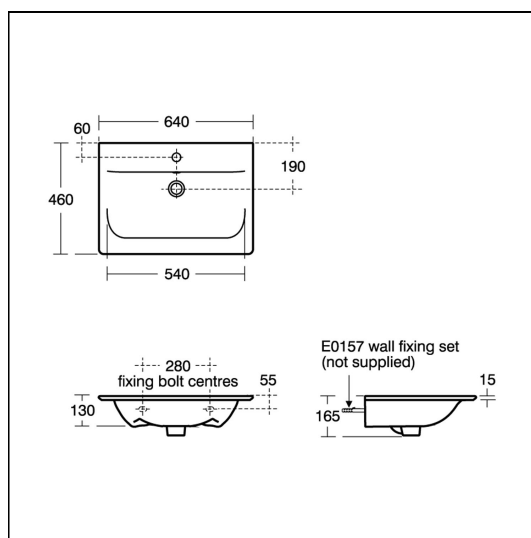

Connect Air 64cm Vanity Washbasin

ILLUSTRATED

- **E0764** Connect Air 64cm vanity washbasin, 1 taphole with overflow
- **E0157** Wall fixing set
- **A6592** Tesi single lever basin mixer with pop-up waste and 5 litre per minute eco flow regulator
- **E0079** Trap 1¼" Contemporary metal bottle, 75mm seal

OPTIONS

- **BC725** Cerafine O single lever basin mixer with pop-up waste

ILLUSTRATED PRODUCT DETAILS

Sizes

E0764 w:640 x d:460

Weights

E0764 12.30 KG

E0157 0.16 KG

A6592 1.71 KG

E0079 1.45 KG

Materials

E0764 Fine Fireclay

E0157 Metal

A6592 Chrome Plated Metal

E0079 Chrome Plated Metal

Finishes

E0764 White (01)

E0157 Neutral / No Finish (67)

A6592 Chrome (AA)

E0079 Chrome (AA)

Capacity

E0764 4.1 litres

Flow rates

A6592 5 Litres per minute @ 3 bar pressure

Designer

Robin Levien, RDI

Standards

Washbasin to BS EN 14688 and BS EN 31

Special Notes

Washbasin wall mounted using E0157 wall fixing set or supplied on dedicated furniture units. When fitted to furniture washbasin must be secured with the E0157 fixing set.