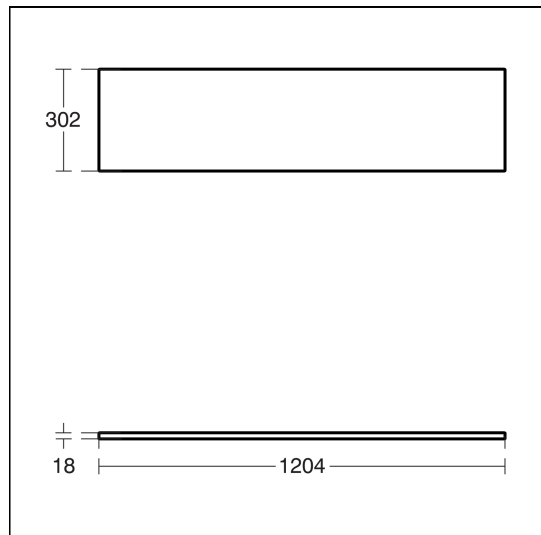

Connect Air 120cm Worktop

ILLUSTRATED

E0841 Connect Air 120cm worktop

ILLUSTRATED PRODUCT DETAILS

Weights

E0841 5.80 KG

Finishes

E0841 Gloss White & Matt White (B2)

Materials

E0841 Lacquered MDF

Designer

Robin Levien, RDI

FINISH OPTIONS

(B2) Gloss White & Matt White

(EQ) Gloss Light Grey & Matt White

(PS) Wood Light Grey & Matt White

(UK) Wood Light Brown & Matt Light Brown

(VY) Matt Dark Brown & Matt White

Standards

EN 14749:2005

ACCREDITATIONS