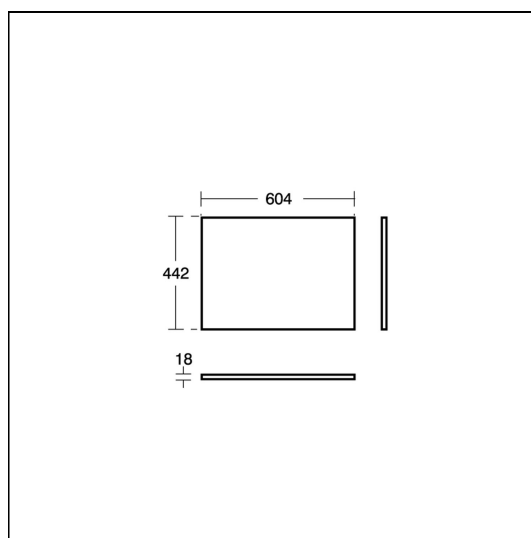

ConnectAir 60cm Worktop

ILLUSTRATED

E0848 Connect Air 60cm worktop for vessel installation

ILLUSTRATED PRODUCT DETAILS

Weights

E0848 3.70 KG

Materials

E0848 Lacquered MDF

Finishes

E0848 Gloss White & Matt White (B2)

Designer

Robin Levien, RDI

FINISH OPTIONS

(B2) Gloss White & Matt White

(EQ) Gloss Light Grey & Matt White

(KN) Gloss White & Matt Grey

(PS) Wood Light Grey & Matt White

(UK) Wood Light Brown & Matt Light Brown

(VY) Matt Dark Brown & Matt White

Standards

EN 14749:2005

ACCREDITATIONS