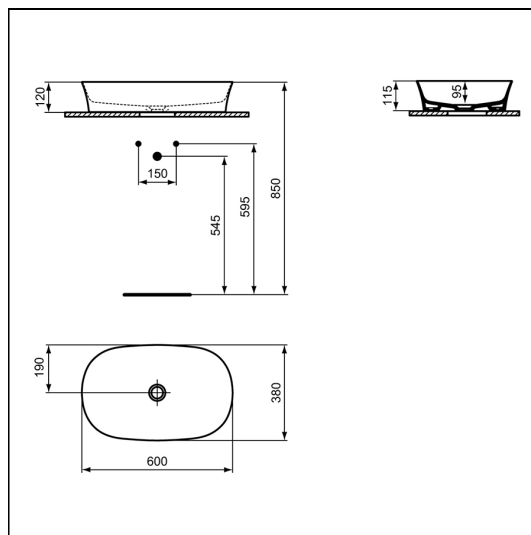

Ipalys 60cm Oval Vessel Washbasin

ILLUSTRATED

- **E1396** Ipalys 60cm oval vessel washbasin without overflow
- **E0079** Trap 1¼" Contemporary metal bottle, 75mm seal

OPTIONS

- **E2114** Free flow unslotted waste, ceramic

ILLUSTRATED PRODUCT DETAILS

Weights

- **E1396** 9.00 KG
- **E0079** 1.45 KG

Materials

- **E1396** Diamatec
- **E0079** Chrome Plated Metal

Finishes

- **E1396** White (01)
- **E0079** Chrome (AA)

Designer

Robin Levien, RDI

FINISH OPTIONS

(01) White	(V1) Silk White	(V2) Black Glossy
(V3) Black Matt	(V4) Kashmir	(V5) Slate Grey
(V6) Pomegranate	(V7) Nude	(V8) Mink
(V9) Concrete	(X8) Powder	(X9) Sage

Standards

Washbasin to BS EN 14688 and BS EN 34

Special Notes

Washbasin mounted on countertop secured with fixing set provided. Joint sealed with waterproof sealant (not supplied). Includes freeflow waste with colour matched ceramic cover except for the 01 White finish.