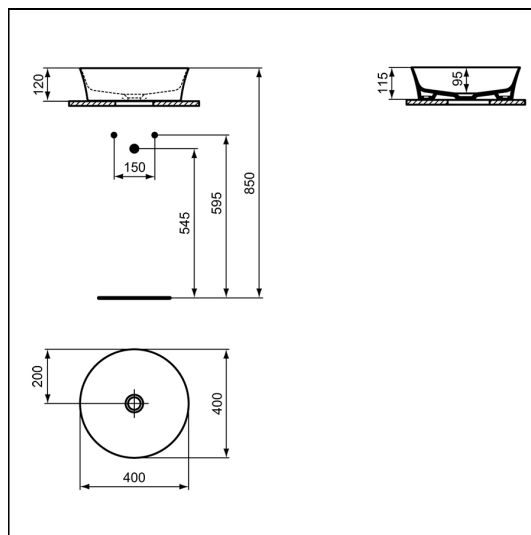

Ipalyss 40cm Round Vessel Washbasin

ILLUSTRATED

E1398 Ipalyss 40cm round vessel washbasin without overflow
E0079 Trap 1¼" Contemporary metal bottle, 75mm seal

OPTIONS

E2114 Free flow unslotted waste, ceramic

ILLUSTRATED PRODUCT DETAILS

Weights

E1398 7.00 KG
E0079 1.45 KG

Materials

E1398 Diamatec
E0079 Chrome Plated Metal

Finishes

E1398 White (01)
E0079 Chrome (AA)

Designer

Robin Levien, RDI

FINISH OPTIONS

(01) White	(V1) Silk White	(V2) Black Glossy
(V3) Black Matt	(V4) Kashmir	(V5) Slate Grey
(V6) Pomegranate	(V7) Nude	(V8) Mink
(V9) Concrete	(X8) Powder	(X9) Sage

Standards

Washbasin to BS EN 14688 and BS EN 36

Special Notes

Washbasin mounted on countertop secured with fixing set provided. Joint sealed with waterproof sealant (not supplied). Includes freeflow waste with colour matched ceramic cover except for the 01 White finish.