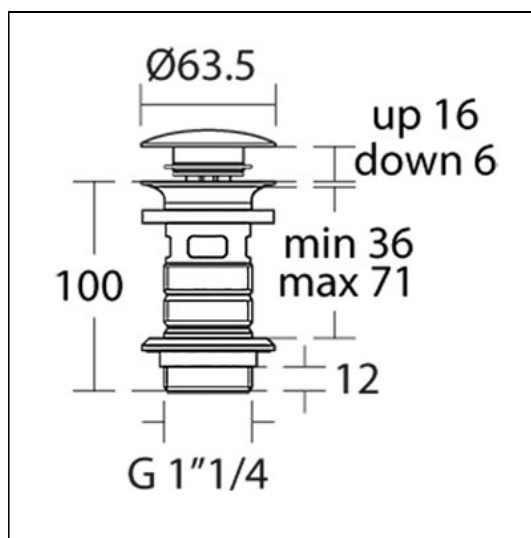

1 1/4" Basin clicker waste: slotted

ILLUSTRATED

E1482 1 1/4" basin clicker waste: slotted

ILLUSTRATED PRODUCT DETAILS

Materials

E1482 Chrome Plated Metal

Finishes

E1482 Chrome (AA)

FINISH OPTIONS

(AA) Chrome

(A2) Brushed Gold

(A5) Magnetic Grey

(GN) Silver Storm

(XG) Silk Black

ACCREDITATIONS

240702708