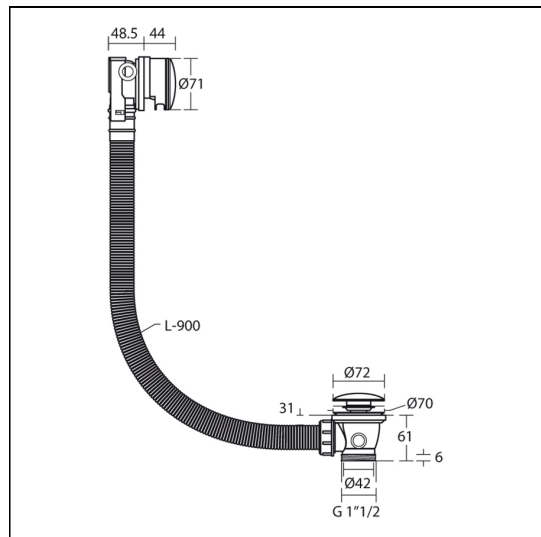

### FINISH OPTIONS

 (AA) Chrome

 (V3) Silk Black

 (01) White

**Special Notes**

Compatible with Idealform, Idealform Plus+ & Ideal Standard steel baths