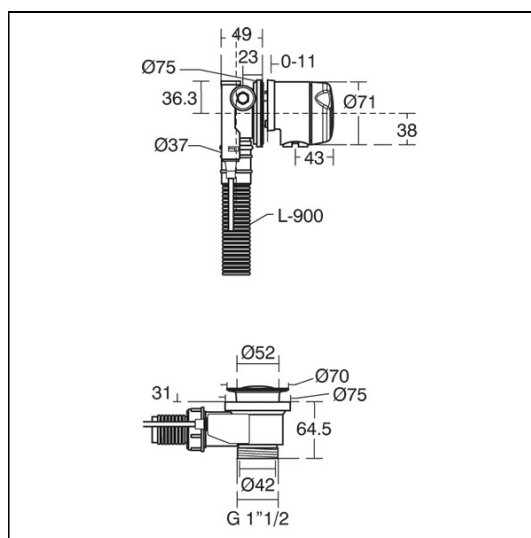

### ILLUSTRATED PRODUCT DETAILS

**Materials**

**E1487** Mixed Material

**Finishes**

**E1487**  Chrome (AA)

**Special Notes**

Compatible with Idealform, Idealform Plus+ & Ideal Standard steel baths.