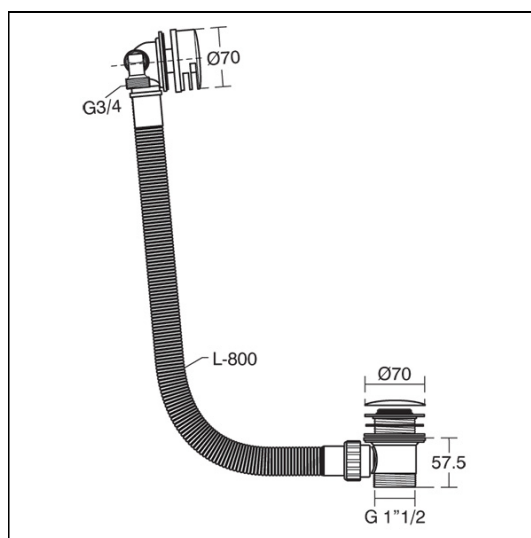

Idealfill Bath Filler, Overflow and Clicker Waste

ILLUSTRATED

E1488 Idealfill bath filler, overflow and clicker waste

ILLUSTRATED PRODUCT DETAILS

Weights

E1488 2.69 KG

Finishes

E1488  Chrome (AA)

Materials

E1488 Chrome Plated Metal

ACCREDITATIONS

1804010