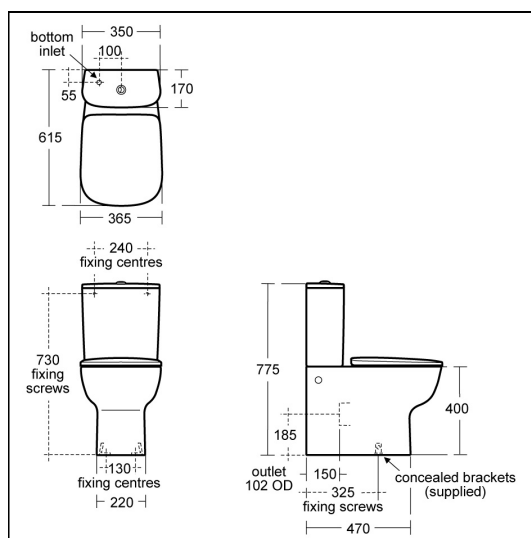

## ILLUSTRATED

**E1506** Studio Echo close coupled delay fill 4/2.6 litre cistern, dual flush valve, bottom supply and internal overflow

### ILLUSTRATED PRODUCT DETAILS

**Weights**

**E1506** 10.56 KG

**Materials**

**E1506** Vitreous China

**Finishes**

**E1506**  White (01)

**Capacity**

**E1506** 4.0 litres

**Designer**

Robin Levien, RDI