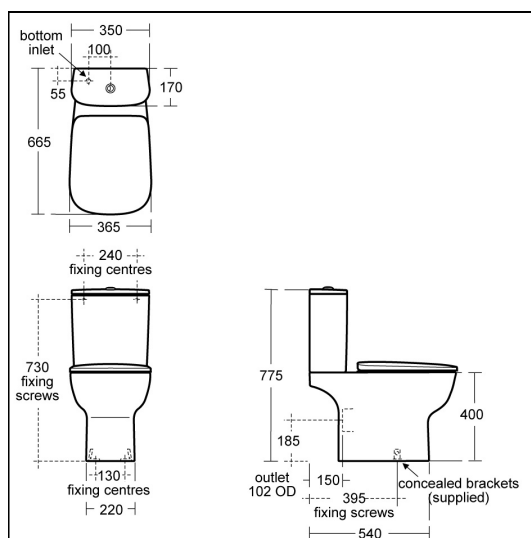

OPTIONS

- E1505** Studio Echo close coupled 6/4 litre cistern, dual flush valve, bottom supply and internal overflow
- T3182** Studio Echo toilet seat and cover
- S4300** Panekta outlet connector to convert horizontal outlet wcs to S or turned P trap
- S4305** Panekta outlet connector to convert horizontal outlet wcs to P trap

ILLUSTRATED PRODUCT DETAILS

Weights

- E1587** 26.26 KG
- E1506** 10.56 KG
- T3181** 2.60 KG

Materials

- E1587** Vitreous China
- E1506** Vitreous China
- T3181** Plastic

Finishes

- E1587** White (01)
- E1506** White (01)
- T3181** White (01)

Capacity

- E1506** 4.0 litres

Designer

Robin Levien, RDI

Standards

WC bowl to BS EN 997 & BS EN 33

Special Notes

WC screwed to floor using concealed brackets (supplied) and cistern screwed to wall