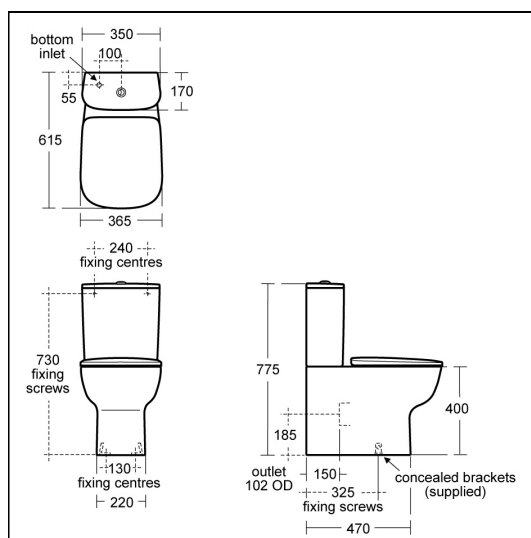

Studio Echo Short Projection Close Coupled Back-to-Wall Toilet

ILLUSTRATED

- **E1589** Studio Echo short projection close coupled back-to-wall toilet bowl with horizontal outlet
- **E1506** Studio Echo close coupled delay fill 4/2.6 litre cistern, dual flush valve, bottom supply and internal overflow
- **T3183** Studio Echo toilet seat and cover with quick release for short projection bowl, slow close

OPTIONS

- **E1505** Studio Echo close coupled 6/4 litre cistern, dual flush valve, bottom supply and internal overflow
- **T3186** Studio Echo toilet seat and cover for short projection bowl
- **S4300** Panekta outlet connector to convert horizontal outlet wcs to S or turned P trap
- **S4305** Panekta outlet connector to convert horizontal outlet wcs to P trap

ILLUSTRATED PRODUCT DETAILS

Weights

- **E1589** 30.70 KG
- **E1506** 10.56 KG
- **T3183** 2.40 KG

Materials

- **E1589** Vitreous China
- **E1506** Vitreous China
- **T3183** Plastic

Finishes

- **E1589** ☐ White (01)
- **E1506** ☐ White (01)
- **T3183** ☐ White (01)

Capacity

- **E1506** 4.0 litres

Designer

Robin Levien, RDI

Standards

WC bowl to BS EN 997 & BS EN 33

Special Notes

WC screwed to floor using concealed brackets (supplied) and cistern screwed to wall

ACCREDITATIONS

1711710
Flush Valve

FEATURES