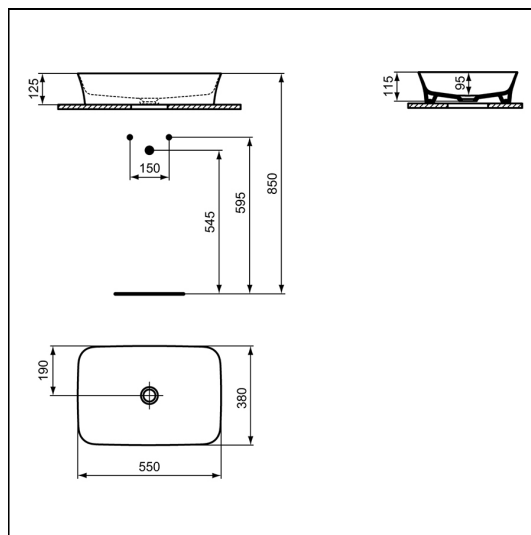

Ipalyss 55cm Rectangular Washbasin

ILLUSTRATED

- E2076** Ipalyss 55cm rectangular vessel washbasin without overflow
- E0079** Trap 1¼" Contemporary metal bottle, 75mm seal

OPTIONS

- E2114** Free flow unslotted waste, ceramic

ILLUSTRATED PRODUCT DETAILS

Weights

- E2076** 7.50 KG
- E0079** 1.45 KG

Materials

- E2076** Diamatec
- E0079** Chrome Plated Metal

Finishes

- E2076**  White (01)
- E0079**  Chrome (AA)

Designer

Ipalyss 55cm Rectangular Washbasin