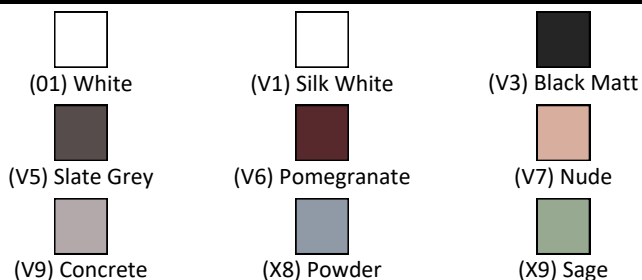

Ipalyss 55cm Rectangular Vessel Washbasin

ILLUSTRATED

E2078 Ipalyss 55cm rectangular vessel washbasin with overflow
E0079 Trap 1¼" Contemporary metal bottle, 75mm seal

ILLUSTRATED PRODUCT DETAILS

Weights

E2078 9.10 KG
E0079 1.45 KG

Materials

E2078 Diamatec
E0079 Chrome Plated Metal

Finishes

E2078 White (01)
E0079 Chrome (AA)

Capacity

E2078 7.0 litres

Designer

Robin Levien, RDI

FINISH OPTIONS

Standards

Washbasin to BS EN 14688 and BS EN 39

Special Notes

Washbasin mounted on countertop secured with fixing set provided.
Joint sealed with waterproof sealant (not supplied).