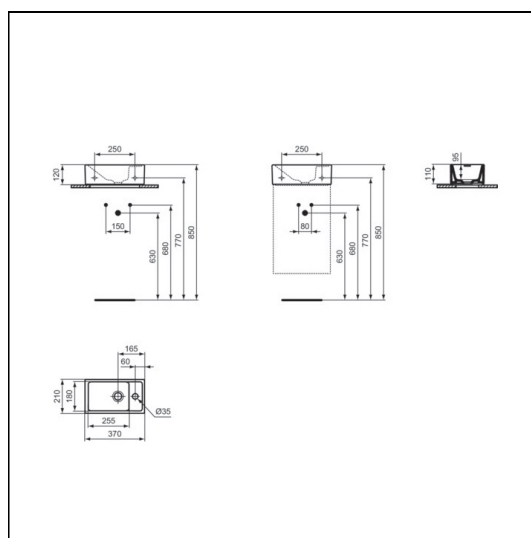

Ideal Standard i.life S 37cm Guest Washbasin

ILLUSTRATED

- **E2112** Ideal Standard i.life S 37cm guest washbasin, 1 taphole, no overflow, right hand
- **E0157** Wall fixing set
- **BD208** Ceraplan single lever mini basin mixer
- **E1483** 1 1/4" Basin clicker waste: unslotted
- **E0079** Trap 1 1/4" Contemporary metal bottle, 75mm seal

OPTIONS

- **EE230339** Space saving trap and waste pipe assembly for use with furniture basin units
- **R0271** Eurovit+ 35cm guest washbasin unit with 1 door
- **T5302** Ideal Standard i.life S 35cm wall hung guest washbasin unit with 1 door
- **T5303** Ideal Standard i.life S 35cm floor standing guest washbasin unit with 1 door
- **T5325** i.life 27cm handle

ILLUSTRATED PRODUCT DETAILS

Weights

- **E0157** 0.16 KG
- **BD208** 1.40 KG
- **E0079** 1.45 KG

Materials

- **E0157** Metal
- **BD208** Chrome Plated Brass
- **E1483** Chrome Plated Metal
- **E0079** Chrome Plated Metal

Finishes

- **E2112** White (01)
- **E0157** Neutral / No Finish (67)
- **BD208** Chrome (AA)
- **E1483** Chrome (AA)
- **E0079** Chrome (AA)

Flow rates

- **BD208** 5 Litres per minute @ 3 bar pressure

Designer

Palomba Serafini Associati

FINISH OPTIONS

- (AA) Chrome
- (XG) Silk Black
- (A2) Brushed Gold
- (A5) Magnetic Grey
- (GN) Silver Storm

Standards

Washbasin to BS EN 14688 and BS EN 31

Special Notes

Washbasin wall mounted using E0157 wall fixing set (not supplied).

E: info@idealspec.co.uk | T: 0870 122 8822 | F: 0870 122 8282 | www.idealspec.co.uk

Ideal Standard (UK) Ltd. makes every effort to ensure that the information provided on its website is accurate. However, we cannot guarantee this, and accept no liability for any information or advice given via its website.