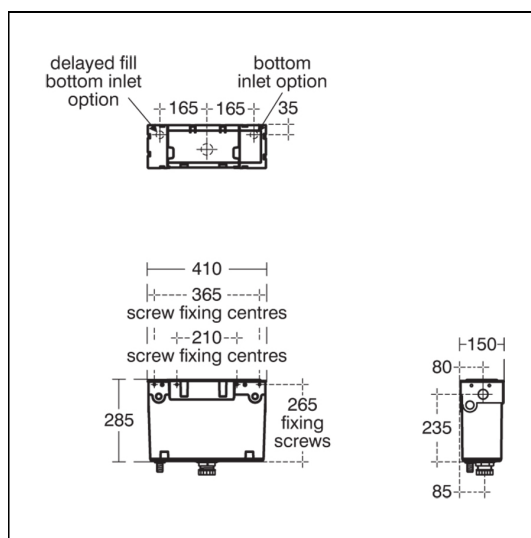

Conceala 2 concealed cistern for furniture - low level bottom inlet

ILLUSTRATED

E2126 Conceala 2 concealed cistern for furniture - low level bottom inlet - 6/4 litre cable operated dual flush cistern with push button

ILLUSTRATED PRODUCT DETAILS

Weights

E2126 2.66 KG

Materials

E2126 Plastic

Finishes

E2126  Neutral / No Finish (67)

Capacity

E2126 6.0 litres

Standards

Cistern to BS EN 14055

Special Notes

Cable operated cistern, includes the push button.

FEATURES