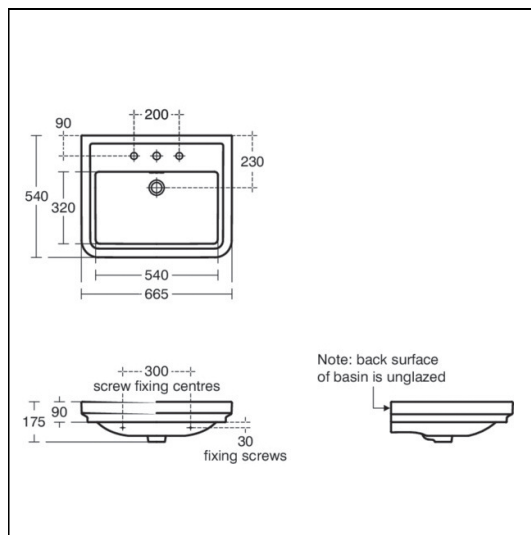

Calla 65cm Vanity Washbasin

ILLUSTRATED

- **E2240** Calla 65cm vanity washbasin, 3 tapholes with overflow
- **E0157** ow
- **E0157** Wall fixing set
- **BD171** Joy Neo dual control 3 hole basin mixer with cross handles
- **S8910** Trap 1¼" plastic bottle, 75mm seal, multi-purpose outlet
- **T4577** Conca 60cm wall hung vanity unit with 1 drawer

OPTIONS

- **BD172** Joy Neo dual control 3 hole basin mixer with lever handles
- **EE230339** Space saving trap and waste pipe assembly for use with furniture basin units
- **T5269** Ideal Standard i.life B 60cm wall hung vanity unit with 1 drawer
- **T5270** Ideal Standard i.life B 60cm wall hung vanity unit with 2 drawers
- **T4573** Conca 60cm wall hung vanity unit with 2 drawers
- **E2531** Conca 60 wash stand for Calla & Extra vanity basin
- **T5326** i.life 34cm handle

ILLUSTRATED PRODUCT DETAILS

Weights

- **E2240** 19.00 KG
- **E0157** 0.16 KG
- **BD171** 2.86 KG
- **S8910** 0.20 KG
- **T4577** 30.00 KG

Materials

- **E2240** Vitreous China
- **E0157** Metal
- **BD171** Chrome Plated Brass
- **S8910** Plastic
- **T4577** Mixed Material

Finishes

- **E2240** White (01)
- **E0157** Neutral / No Finish (67)
- **BD171** Chrome (AA)
- **S8910** Neutral / No Finish (67)
- **T4577** Matt White (Y1)

Designer

Palomba Serafini Associati

FINISH OPTIONS

(AA) Chrome	(A5) Magnetic Grey	(Y1) Matt White
(Y2) Matt Anthracite	(Y3) Matt Sunset	(Y4) Smoked Oak
(Y5) Dark Walnut	(Y6) Light Oak	

Standards

Washbasin to BS EN 14688 and BS EN 31