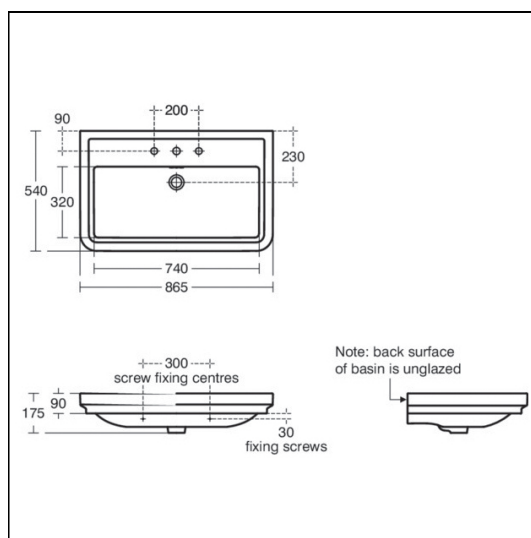

OPTIONS

- **BD172** Joy Neo dual control 3 hole basin mixer with lever handles
- **EE230339** Space saving trap and waste pipe assembly for use with furniture basin units
- **T5271** Ideal Standard i.life B 80cm wall hung vanity unit with 1 drawer
- **T5272** Ideal Standard i.life B 80cm wall hung vanity unit with 2 drawers
- **T4574** Conca 80cm wall hung vanity unit with 2 drawers
- **T4578** Conca 80cm wall hung vanity unit with 1 drawer
- **E2533** Conca 80 wash stand for Calla & Extra vanity basin
- **T5326** i.life 34cm handle

ILLUSTRATED PRODUCT DETAILS

Weights

- **E2243** 25.40 KG
- **E0157** 0.16 KG
- **BD171** 2.86 KG
- **S8910** 0.20 KG
- **T4577** 30.00 KG

Materials

- **E2243** Vitreous China
- **E0157** Metal
- **BD171** Chrome Plated Brass
- **S8910** Plastic
- **T4577** Mixed Material

Finishes

- **E2243** White (01)
- **E0157** Neutral / No Finish (67)
- **BD171** Chrome (AA)
- **S8910** Neutral / No Finish (67)
- **T4577** Matt White (Y1)

Designer

Palomba Serafini Associati

FINISH OPTIONS

(AA) Chrome	(A5) Magnetic Grey	(Y1) Matt White
(Y2) Matt Anthracite	(Y3) Matt Sunset	(Y4) Smoked Oak
(Y5) Dark Walnut	(Y6) Light Oak	

Standards

E: info@idealspec.co.uk | T: 0870 122 8822 | F: 0870 122 8282 | www.idealspec.co.uk

Ideal Standard (UK) Ltd. makes every effort to ensure that the information provided on its website is accurate. However, we cannot guarantee this, and accept no liability for any information or advice given via its website.