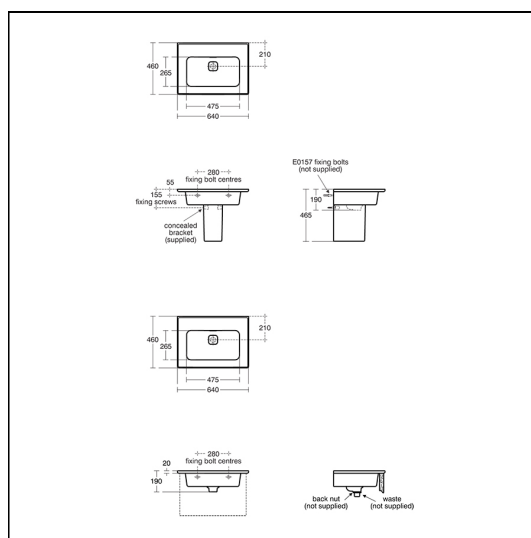

Strada II 64cm Vanity Washbasin

ILLUSTRATED

- E2394** Strada II 64cm vanity washbasin, no taphole with overflow
- A5948** Built-in basin mixer kit 1, horizontal
- E0157** Wall fixing set
- A6335** Tonic II single lever wall mounted basin mixer with 255mm spout
- E0079** Trap 1¼" Contemporary metal bottle, 75mm seal

OPTIONS

- T2996** Strada II semi pedestal
- A6334** Tonic II single lever wall mounted basin mixer with 180mm spout
- S8910** Trap 1¼" plastic bottle, 75mm seal, multi-purpose outlet
- EE230339** Space saving trap and waste pipe assembly for use with furniture basin units
- E3516** Eurovit+ 60cm floor standing vanity unit with 2 doors
- R0259** Eurovit+ 60cm wall mounted vanity unit with 2 drawers
- T5255** i.life A 60cm wall hung vanity unit with 2 drawers (separate handles required)
- T5273** i.life A 60cm floor standing vanity unit with 2 drawers (separate handles required)
- E0818** Connect Air 60cm wall hung vanity unit with 2 drawer
- R0473** Connect Air 60cm wall hung vanity unit with 2 drawers
- E0826** Connect Air 60cm wall hung vanity unit with 1 drawer and open shelf
- E0836** Connect Air 60cm floor standing vanity unit with 2 drawers
- E2532** Conca 60 wash stand for Connect Air & Strada II basin
- T5326** i.life 34cm handle

ILLUSTRATED PRODUCT DETAILS

Sizes

E2394 d:460

Weights

- E2394** 17.20 KG
- A5948** 1.26 KG
- E0157** 0.16 KG
- A6335** 1.78 KG
- E0079** 1.45 KG

Materials

- E2394** Fine Fireclay
- E0157** Metal
- A6335** Chrome Plated Metal
- E0079** Chrome Plated Metal