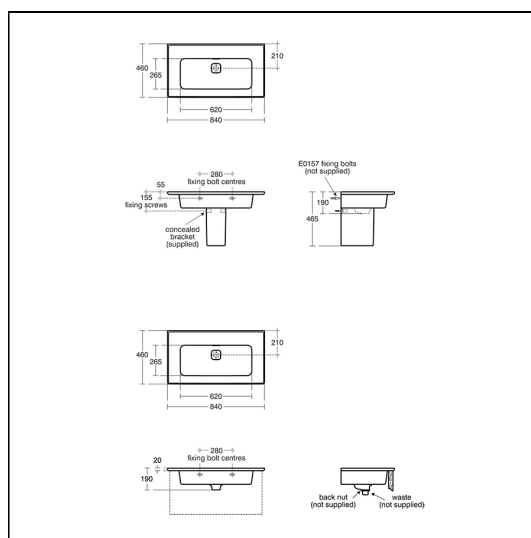

Strada II 84cm Vanity Washbasin

ILLUSTRATED

- E2395** Strada II 84cm vanity washbasin, no taphole with overflow
- A5948** Built-in basin mixer kit 1, horizontal
- E0157** Wall fixing set
- A6335** Tonic II single lever wall mounted basin mixer with 255mm spout
- E0079** Trap 1¼" Contemporary metal bottle, 75mm seal

OPTIONS

- T2996** Strada II semi pedestal
- A6334** Tonic II single lever wall mounted basin mixer with 180mm spout
- S8910** Trap 1¼" plastic bottle, 75mm seal, multi-purpose outlet
- EE230339** Space saving trap and waste pipe assembly for use with furniture basin units
- R0263** Eurovit 80cm wall mounted vanity unit with 2 drawers
- T5256** i.life A 80cm wall hung vanity unit with 2 drawers (separate handles required)
- T5274** i.life A 80cm floor standing vanity unit with 2 drawers (separate handles required)
- E0819** Connect Air 80cm wall hung vanity unit with 2 drawers
- R0474** Connect Air 80cm wall hung vanity unit with 2 drawers
- E0827** Connect Air 80cm wall hung vanity unit with 1 drawer and open shelf
- E2654** Conca 80 wash stand for Connect Air & Strada II basin
- T5326** i.life 34cm handle

ILLUSTRATED PRODUCT DETAILS

Sizes

E2395 d:460

Weights

E2395 20.00 KG
A5948 1.26 KG
E0157 0.16 KG
A6335 1.78 KG
E0079 1.45 KG

Materials

E2395 Fine Fireclay
E0157 Metal
A6335 Chrome Plated Metal
E0079 Chrome Plated Metal