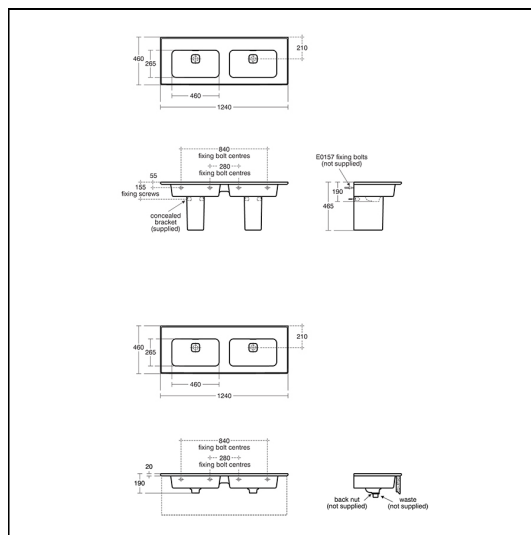

ILLUSTRATED PRODUCT DETAILS

Sizes

E2397 d:460

Weights

- E2397** 32.50 KG
- A5948** 1.26 KG
- T8546** 0.21 KG
- E0157** 0.16 KG
- A6335** 1.78 KG
- E0079** 1.45 KG

Materials

- E2397** Fine Fireclay
- T8546** Vitreous China
- E0157** Metal
- A6335** Chrome Plated Metal
- E0079** Chrome Plated Metal

Strada II 124cm Vanity Washbasin

Washbasin wall mounted using E0157 wall fixing set. When fitted to furniture washbasin must be secured to wall with the E0157 wall fixing set.

Basin comes with a chrome waste. Ceramic covers as pictured are sold separately.