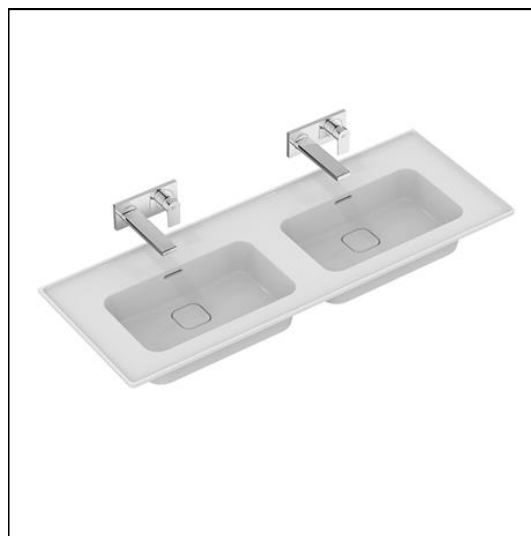

Strada II 124cm Vanity Washbasin

ILLUSTRATED

- E2397** Strada II 124cm vanity washbasin, no taphole with overflow
- A5948** Built-in basin mixer kit 1, horizontal
- T8546** Square ceramic waste cover (to be used with a free flow waste)
- E0157** Wall fixing set
- A6335** Tonic II single lever wall mounted basin mixer with 255mm spout
- E0079** Trap 1¼" Contemporary metal bottle, 75mm seal

OPTIONS

- T2996** Strada II semi pedestal
- A6334** Tonic II single lever wall mounted basin mixer with 180mm spout
- S8910** Trap 1¼" plastic bottle, 75mm seal, multi-purpose outlet
- EE230339** Space saving trap and waste pipe assembly for use with furniture basin units
- R0266** Eurovit+ 120cm wall mounted vanity unit with 2 drawers
- T5513** i.life A 120cm wall hung vanity unit with 4 drawers (separate handles required)
- E0822** Connect Air 120cm wall hung vanity unit with 4 drawers
- E0829** Connect Air 120cm wall hung vanity unit with 2 drawers and open shelf
- T5326** i.life 34cm handle

Strada II 124cm Vanity Washbasin

Washbasin wall mounted using E0157 wall fixing set. When fitted to furniture washbasin must be secured to wall with the E0157 wall fixing set.

Basin comes with a chrome waste. Ceramic covers as pictured are sold separately.