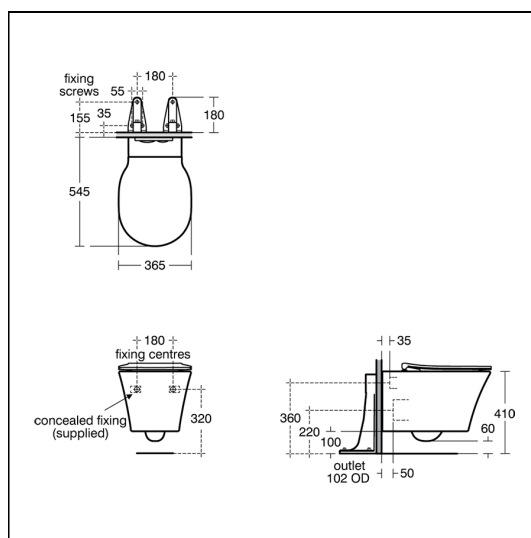

Connect Air Wall Hung Toilet Bowl With Aquablade Technology

ILLUSTRATED

- E2404** Connect Air wall hung toilet bowl with Aquablade technology
- E0811** Connect Air toilet seat and cover, slim with quick release, slow close
- R0115** Oleas M1 mechanical dual flushplate Ideal Standard - chrome
- R0153** ProSys 1150mm height, mechanical wall hung WC frame, 120 depth, front actuation

OPTIONS

- R0158** ProSys electronic conversion kit for proximity actuated flushplates (Altes & Symfo) (120 depth frames and cisterns only)
- R0176** Prosys conversion kit (front to top actuation) for mechanical 150 depth frames & cisterns (for when using Oleas flushplates)
- E0809** Connect Air toilet seat and cover, slim
- E0814** Connect Air toilet seat and cover with quick release, slow close
- R0121** Oleas M2 mechanical dual flushplate Ideal Standard - white
- R0123** Oleas M3 mechanical dual flushplate Ideal Standard - white
- R0129** Symfo NT1 electronic (proximity) glass dual flushplate Ideal Standard - white
- R0503** Oleas M5 mechanical dual flushplate
- R0140** ProSys 820mm height, mechanical wall hung WC frame, 150 depth, front or top actuation
- S4305** Panekta outlet connector to convert horizontal outlet wcs to P trap

ILLUSTRATED PRODUCT DETAILS

Weights

- E2404** 22.36 KG
- E0811** 2.10 KG
- R0115** 0.34 KG
- R0153** 12.20 KG

Finishes

- E2404** White (01)
- E0811** White (01)
- R0115** White (AC)
- R0153** Neutral/No Finish (67)