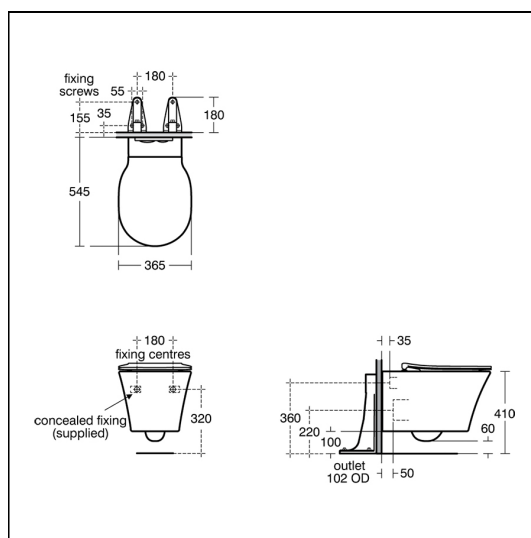

- **R0158** ProSys electronic conversion kit for proximity actuated flushplates (Altes & Symfo) (120 depth frames and cisterns only)
- **R0176** Prosys conversion kit (front to top actuation) for mechanical 150 depth frames & cisterns (for when using Oleas flushplates)
- **S3643** Conceala 2 4.5/3 or 4/2.6 litre cistern, dual flush valve, side supply, internal overflow, alternative height plastic flushbends, no flushplate/button
- **E2125** Conceala 2 concealed cistern universal height, side inlet cistern - pneumatic dual flush valve - no flushplate - 6/4 litre flush
- **E0809** Connect Air toilet seat and cover, slim
- **E0814** Connect Air toilet seat and cover with quick release, slow close
- **R0116** Oleas P1 pneumatic dual flushplate Ideal Standard - white
- **R0121** Oleas M2 mechanical dual flushplate Ideal Standard - white
- **R0119** Oleas P2 pneumatic dual flushplate Ideal Standard - white
- **R0123** Oleas M3 mechanical dual flushplate Ideal Standard - white
- **R0124** Oleas P3 pneumatic dual flushplate Ideal Standard - white
- **R0110** Solea P2 pneumatic dual flushplate
- **R0130** Altes NT1 electronic (proximity) ceramic dual flushplate Ideal Standard - white
- **R0129** Symfo NT1 electronic (proximity) glass dual flushplate Ideal Standard - white
- **P0109** Septa Pro XS pneumatic push button no logo - chrome
- **R0184** Septa Pro XS pneumatic push button, no logo
- **R0100** ProSys half frame for wall hung WC pans (no cistern)
- **R0313** ProSys 1150mm height, pneumatic wall hung WC frame, 120 depth, front actuation
- **R0140** ProSys 820mm height, mechanical wall hung WC frame, 150 depth, front or top actuation
- **R0312** ProSys 820mm height, pneumatic wall hung wc frame 150 depth, front or top actuation
- **R0314** ProSys 1150mm height, freestanding mechanical wall hung WC frame, front actuation
- **S4305** Panekta outlet connector to convert horizontal outlet wcs to P trap
- **E0060** Support frame with bolts for wall mounted toilet bowls