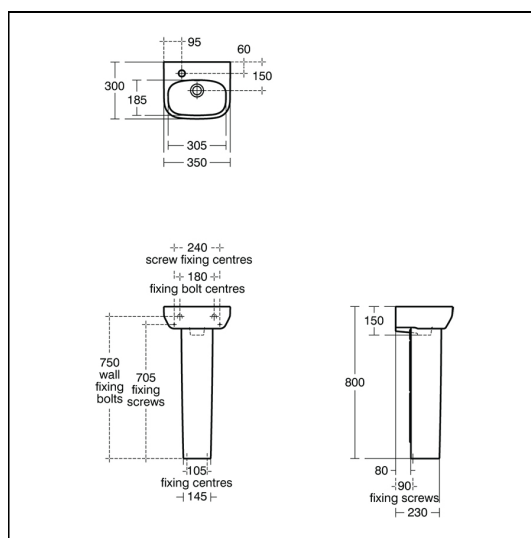

i.life A 35cm Handrinse basin

ILLUSTRATED

E2462	i.life A 35cm handrinse basin, 1 taphole, left hand
E2471	i.life A handrinse pedestal
E0157	Wall fixing set
BD208	Ceraplan single lever mini basin mixer
E1482	1 1/4" basin clicker waste: slotted
S8910	Trap 1 1/2" plastic bottle, 75mm seal, multi-purpose outlet

ILLUSTRATED PRODUCT DETAILS

Sizes		Finishes	
E2462	w:350 x d:300	E2462	White (01)
Weights		E2471	White (01)
E2462	7.60 KG	E0157	Neutral / No Finish (67)
E2471	10.20 KG	BD208	Chrome (AA)
E0157	0.16 KG	E1482	Chrome (AA)
BD208	1.40 KG	S8910	Neutral / No Finish (67)
S8910	0.20 KG		
Materials		Flow rates	
E2462	Vitreous China	BD208	5 Litres per minute @ 3 bar pressure
E2471	Vitreous China		
E0157	Metal	Designer	Palomba Serafini Associati
BD208	Chrome Plated Brass		
E1482	Chrome Plated Metal		
S8910	Plastic		

FINISH OPTIONS

Standards

Washbasin to BS EN 14688 and BS EN 31

Special Notes

Washbasin wall mounted using E0157 wall fixing set with full pedestal mounted using 2 screws through the back of the basin (not supplied).

Retail SKU-T470901

FEATURES