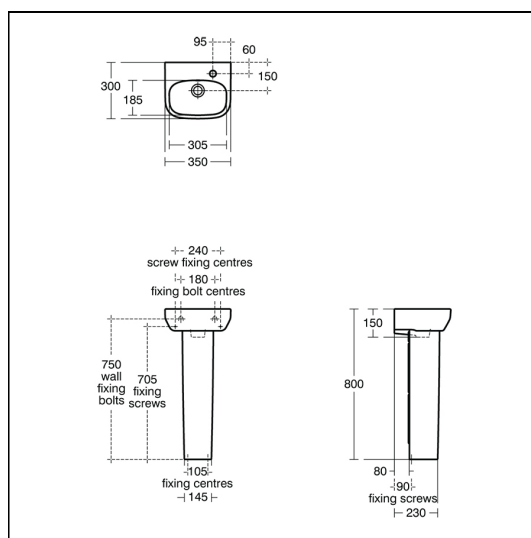

i.life A 35cm Handrinse Basin

ILLUSTRATED

- **E2463** i.life A 35cm handrinse basin, 1 taphole, right hand
- **E2471** i.life A handrinse pedestal
- **E0157** Wall fixing set
- **BD208** Ceraplan single lever mini basin mixer
- **E1482** 1 1/4" basin clicker waste: slotted
- **S8910** Trap 1 1/4" plastic bottle, 75mm seal, multi-purpose outlet

ILLUSTRATED PRODUCT DETAILS

Sizes	Finishes
E2463 w:350 x d:300	E2463 White (01)
Weights	E2471 White (01)
E2463 7.60 KG	E0157 Neutral / No Finish (67)
E2471 10.20 KG	BD208 Chrome (AA)
E0157 0.16 KG	E1482 Chrome (AA)
BD208 1.40 KG	S8910 Neutral / No Finish (67)
S8910 0.20 KG	
Materials	Flow rates
E2463 Vitreous China	BD208 5 Litres per minute @ 3 bar pressure
E2471 Vitreous China	
E0157 Metal	Designer
BD208 Chrome Plated Brass	Palomba Serafini Associati
E1482 Chrome Plated Metal	
S8910 Plastic	

FINISH OPTIONS

Standards

Washbasin to BS EN 14688 and BS EN 31

Special Notes

Washbasin wall mounted using E0157 wall fixing set with full pedestal mounted using 2 screws through the back of the basin (not supplied).

Retail SKU-T471001

FEATURES