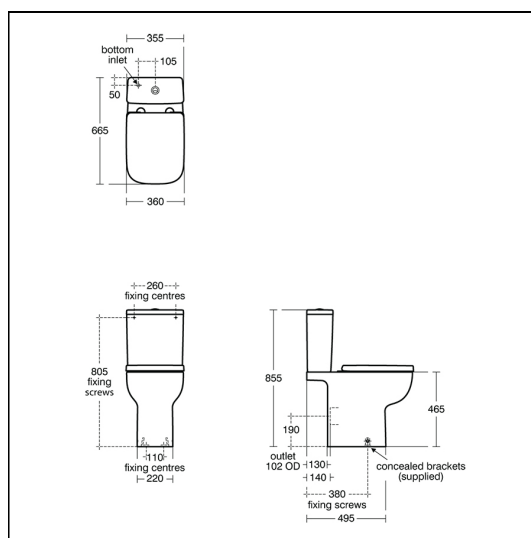

i.life A Close Coupled Comfort Height WC Bowl

ILLUSTRATED

- E2476** i.life A close coupled comfort height wc bowl with horizontal outlet and rimls+ technology
- E2478** i.life A & B close coupled cistern 4/2.6 litre dual flush valve bottom supply and internal overflow
- T4531** i.life A toilet seat and cover, slow close

OPTIONS

- E2477** i.life A & B close coupled cistern 6/4 litre dual flush valve bottom supply and internal overflow
- T4530** i.life A toilet seat and cover
- S4300** Panekta outlet connector to convert horizontal outlet wcs to S or turned P trap
- S4305** Panekta outlet connector to convert horizontal outlet wcs to P trap

ILLUSTRATED PRODUCT DETAILS

Weights

- E2476** 28.50 KG
- E2478** 11.40 KG
- T4531** 2.46 KG

Materials

- E2476** Vitreous China
- E2478** Vitreous China
- T4531** Mixed Material

Finishes

- E2476** White (01)
- E2478** White (01)
- T4531** White (01)

Capacity

- E2478** 4.0 litres

Designer

Palomba Serafini Associati

Standards

WC pan to BS EN 997 and BS EN 33

Special Notes

WC screwed to floor using concealed brackets (supplied) and cistern screwed to wall.