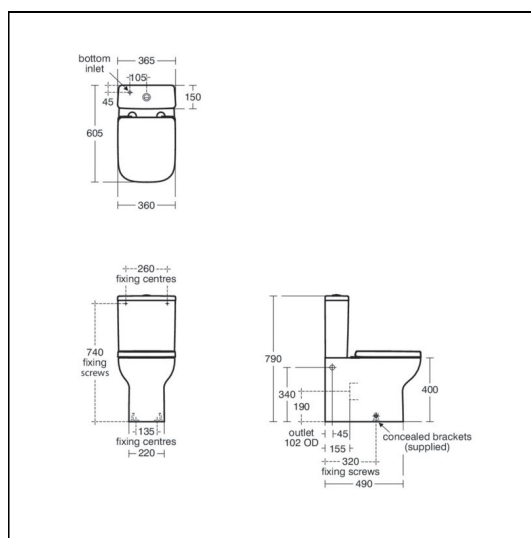

i.life A Close Coupled Back To Wall WC Bowl

ILLUSTRATED

- **E2510** i.life A close coupled back to wall bowl with horizontal outlet and rims+ technology
- **E3374** i.life A & S close coupled compact cistern 4/2.6 litre dual flush valve bottom supply and internal overflow
- **T4737** i.life A & S toilet seat and cover, compact, slow close

OPTIONS

- **E2491** i.life A & S close coupled compact cistern 6/4 litre dual flush valve bottom supply and internal overflow
- **T4736** i.life A & S toilet seat and cover, compact
- **T5328** Ideal Standard i.life A & S toilet seat and cover, compact, slim
- **T5329** Ideal Standard i.life A & S toilet seat and cover, compact, slim, slow close
- **S4300** Panekta outlet connector to convert horizontal outlet wcs to S or turned P trap
- **S4305** Panekta outlet connector to convert horizontal outlet wcs to P trap

ILLUSTRATED PRODUCT DETAILS

Weights

- **E2510** 27.10 KG
- **T4737** 1.80 KG

Materials

- **E2510** Vitreous China
- **E3374** Vitreous China
- **T4737** Mixed Material

Finishes

- **E2510** ☐ White (01)
- **E3374** ☐ White (01)
- **T4737** ☐ White (01)

Capacity

- **E3374** 4.0 litres

Designer

Palomba Serafini Associati

Standards

WC pan to BS EN 997 and BS EN 33

Special Notes

WC screwed to floor using concealed brackets (supplied) and cistern screwed to wall.

Retail SKU-T481401

FEATURES