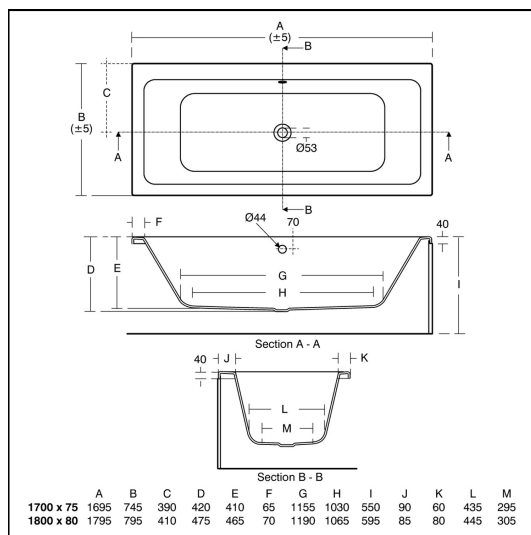

Tempo Cube Idealform Double Ended Bath 170x75cm No Handgrips No Tapholes

ILLUSTRATED

- E2583** Tempo Cube 170cm x 75cm Idealform double-ended bath, no handgrips no tapholes
- E3194** Unilux 170cm front panel
- E3195** Unilux 75cm end panel
- E1486** Luxury bath pop-up waste and overflow
- A5901** TMV thermostatic mixing valve, 22mm

OPTIONS

- BD264** Ceraplan dual control bath filler

ILLUSTRATED PRODUCT DETAILS

Weights

- E2583** 23.00 KG
- E3194** 3.65 KG
- E3195** 2.58 KG
- A5901** 0.60 KG

Materials

- E2583** Idealform
- E3194** High Impact Polystyrene
- E3195** High Impact Polystyrene
- E1486** Mixed Material
- A5901** Chrome Plated Metal

Finishes

- E2583**  White (01)
- E3194**  White (01)
- E3195**  White (01)
- E1486**  Chrome (AA)
- A5901**  Chrome (AA)

Capacity

- E2583** 200.0 litres (to overflow)

Designer

Robin Levien, RDI

Standards

Constructed to EN 198:2008. EN 14516

Special Notes

Consideration should be given to safe hot water delivery and the use of an appropriate temperature reduction device see A5901AA or Part G for guidance.

One tap hole fittings require offsetting from the overflow. Check positioning and compatibility before specifying