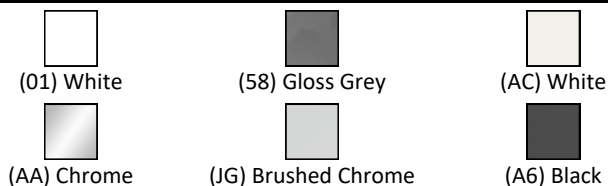

Ideal Standard i.life B Back to Wall WC Bowl

ILLUSTRATED

- **E2608** Ideal Standard i.life B back to wall wc bowl with horizontal outlet and rims+ technology
- **R0428** ProSys 150 depth WC cistern, mechanical, front or top actuation CL2, Furniture Height (820mm)
- **T4683** i.life B toilet seat and cover, slow close
- **R0123** Oleas M3 mechanical dual flushplate Ideal Standard - chrome

OPTIONS

- **S3643** Conceala 2 4.5/3 or 4/2.6 litre cistern, dual flush valve, side supply, internal overflow, alternative height plastic flushbends, no flushplate/button
- **E2125** Conceala 2 concealed cistern universal height, side inlet cistern - pneumatic dual flush valve - no flushplate - 6/4 litre flush
- **T4682** i.life B toilet seat and cover
- **T5002** i.life B toilet seat and cover, slim
- **T5003** Ideal Standard i.life B toilet seat and cover, slim, slow close
- **T5556** i.life B toilet seat no cover
- **S4399** Contemporary flush plate dual flush for Conceala 2 cisterns
- **S4300** Panekta outlet connector to convert horizontal outlet wcs to S or turned P trap
- **S4305** Panekta outlet connector to convert horizontal outlet wcs to P trap

ILLUSTRATED PRODUCT DETAILS

Weights

- **R0428** 2.96 KG
- **R0123** 0.34 KG

Materials

- **R0428** Mixed Material
- **R0123** Mixed Material

Finishes

- **E2608** White (01)
- **R0428** Neutral / No Finish (67)
- **T4683** White (01)
- **R0123** White (AC)

Designer

Palomba Serafini Associati

FINISH OPTIONS

Standards

WC bowl to BS EN 997 & BS EN 33

Special Notes

E: info@idealspec.co.uk | T: 0870 122 8822 | F: 0870 122 8282 | www.idealspec.co.uk

Ideal Standard (UK) Ltd. makes every effort to ensure that the information provided on its website is accurate. However, we cannot guarantee this, and accept no liability for any information or advice given via its website.