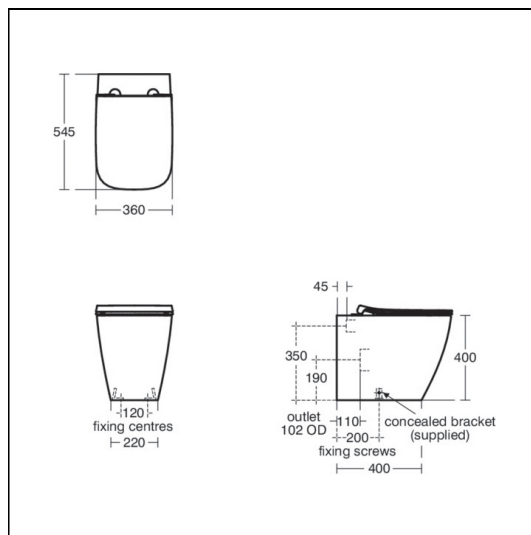

Ideal Standard i.life B Back to Wall WC Bowl

ILLUSTRATED

- E2608** Ideal Standard i.life B back to wall wc bowl with horizontal outlet and rims+ technology
- R0428** ProSys 150 depth WC cistern, mechanical, front or top actuation CL2, Furniture Height (820mm)
- T4683** i.life B toilet seat and cover, slow close
- R0123** Oleas M3 mechanical dual flushplate Ideal Standard - chrome

OPTIONS

- S3643** Conceala 2 4.5/3 or 4/2.6 litre cistern, dual flush valve, side supply, internal overflow, alternative height plastic flushbends, no flushplate/button
- E2125** Conceala 2 concealed cistern universal height, side inlet cistern - pneumatic dual flush valve - no flushplate - 6/4 litre flush
- T4682** i.life B toilet seat and cover
- T5002** i.life B toilet seat and cover, slim
- T5003** Ideal Standard i.life B toilet seat and cover, slim, slow close
- T5556** i.life B toilet seat no cover
- S4399** Contemporary flush plate dual flush for Conceala 2 cisterns
- S4300** Panekta outlet connector to convert horizontal outlet wcs to S or turned P trap
- S4305** Panekta outlet connector to convert horizontal outlet wcs to P trap

Designer

Palomba Serafini Associati

FINISH OPTIONS

Standards

WC bowl to BS EN 997 & BS EN 33

Special Notes

E: info@idealspec.co.uk | T: 0870 122 8822 | F: 0870 122 8282 | www.idealspec.co.uk

Ideal Standard (UK) Ltd. makes every effort to ensure that the information provided on its website is accurate. However, we cannot guarantee this, and accept no liability for any information or advice given via its website.

ACCREDITATIONS

S3643(67)

Unified Water Label  **3.0** Average Flushing Volume (Litres)

E2125(67)

Unified Water Label  **6.0** Litres

Ideal Standard i.life B Back to Wall WC Bowl

WC bowl screwed to floor using concealed brackets (supplied). Can be used with i.life furniture WC units. Oleas, Solea, Altes & Symfo are compatible with Prosys cisterns only. Please see flushplate section for full finish/colour options.