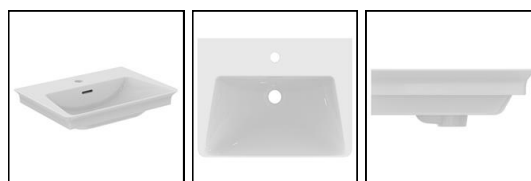

La Dolce Vita 56cm Vanity Washbasin

ILLUSTRATED

- **E2628** La Dolce Vita 56cm 1 taphole vanity washbasin with overflow
- **E2671** La Dolce Vita semi-pedestal
- **E0157** Wall fixing set
- **BD683** La Dolce Vita single lever basin mixer with 118mm spout projection and clicker waste
- **E0079** Trap 1¼" Contemporary metal bottle, 75mm seal

OPTIONS

- **EE230339** Space saving trap and waste pipe assembly for use with furniture basin units
- **E3375** Finesse 50cm x 38cm wall mounted vanity unit with 1 drawer
- **E3378** Finesse 50cm x 38cm wall mounted vanity unit with 2 drawers

ILLUSTRATED PRODUCT DETAILS

Sizes

E2628 w:560 x d:405

Weights

- **E2628** 13.20 KG
- **E2671** 6.30 KG
- **E0157** 0.16 KG
- **BD683** 1.54 KG
- **E0079** 1.45 KG

Materials

- **E2628** Fine Fireclay
- **E2671** Fine Fireclay
- **E0157** Metal
- **BD683** Chrome Plated Brass
- **E0079** Chrome Plated Metal

Finishes

- **E2628** White (01)
- **E2671** White (01)
- **E0157** Neutral/No Finish (67)
- **BD683** Chrome (AA)
- **E0079** Chrome (AA)

Capacity

E2628 3.5 litres

Flow rates

BD683 5 Litres per minute @ 3 bar pressure

Designer

Palomba Serafini Associati

FINISH OPTIONS

1. (AA) Chrome
   - (A2) Brushed Gold
   - (A5) Magnetic Grey
2. (GN) Silver Storm

Standards

BS EN 14688 & BS EN 31

Special Notes

Washbasin wall mounted using E0157 wall fixing set (not supplied).

FEATURES