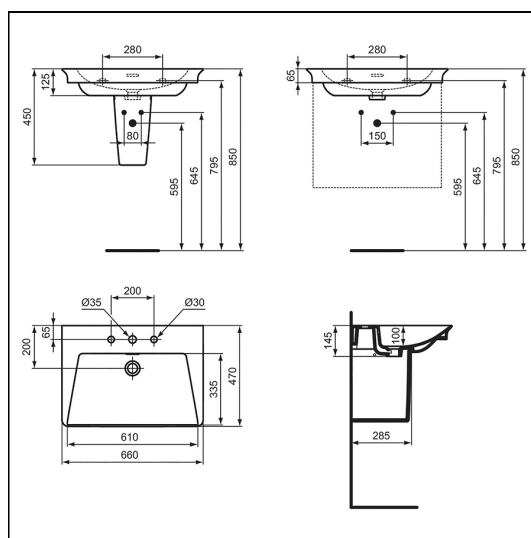

La Dolce Vita 66cm Vanity Washbasin

ILLUSTRATED

- E2675** La Dolce Vita 66cm 3 taphole vanity washbasin with overflow
- E0157** Wall fixing set
- S8803** Waste 1¼" Click plug waste, 80mm slotted tail
- E0079** Trap 1¼" Contemporary metal bottle, 75mm seal

OPTIONS

- E2671** La Dolce Vita semi-pedestal
- EE230339** Space saving trap and waste pipe assembly for use with furniture basin units
- E3386** Finesse 60cm x 44cm wall mounted vanity unit with 2 drawers
- E3382** Finesse 60cm x 44cm wall mounted vanity unit
- E2532** Conca 60 wash stand for Connect Air & Strada II basin
- T5273** i.life A 60cm floor standing vanity unit with 2 drawers (separate handles required)
- T5255** i.life A 60cm wall hung vanity unit with 2 drawers (separate handles required)
- T5326** i.life 34cm handle

ILLUSTRATED PRODUCT DETAILS

Sizes

E2675 w:660 x d:470

Weights

E2675 18.00 KG
E0157 0.16 KG
S8803 1.00 KG
E0079 1.45 KG

Materials

E2675 Fine Fireclay
E0157 Metal
S8803 Chrome Plated Metal
E0079 Chrome Plated Metal

Finishes

- E2675**  White (01)
- E0157**  Neutral / No Finish (67)
- S8803**  Chrome (AA)
- E0079**  Chrome (AA)

Designer

Palomba Serafini Associati

Standards

BS EN 14688 & BS EN 31

Special Notes

Washbasin wall mounted using E0157 wall fixing set (not supplied).